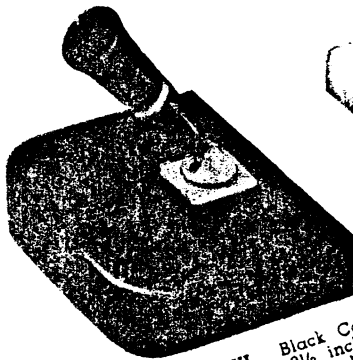

F393 ABIII. Black Carrara. 2 1/2 x 3 1/2 inches. Gold trim. With No. 3 Pen $5.00.